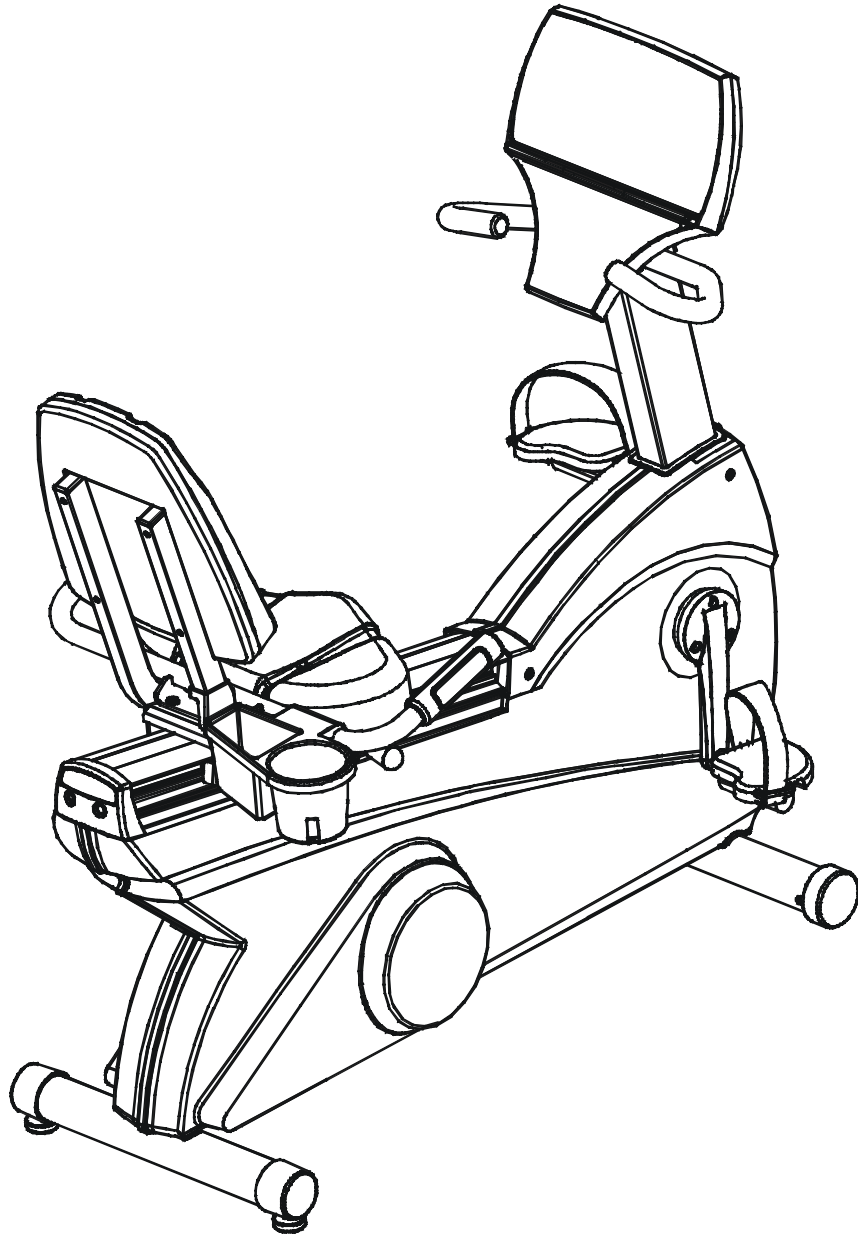

LifeFitness

Arctic Silver 90RW Recumbent Bike

Customer Support Services
PARTS MANUAL revised 29 Apr 2008

ARCTIC SILVER 90RW
REFERENCES

90RW-0XXX-02
S/N CCK100000 and UP

OPERATION MANUAL	M051-00K39-A020
ACCESSORY TRAY KIT	AK39-00052-0004
HARDWARE BAG	GK39-00002-0008
POLAR UPGRADE KIT	GK39-00002-0001
TOUCH UP PAINT: SPRAY CAN .5 OZ BOTTLE W/APPLICATOR .33 OZ PEN	0017-00008-0204 0017-00008-0205 0017-00008-0206
COAX CABLE	AK32-00020-0001
CONNECTION BRACKET ASSEMBLY ASSEMBLY CONSISTS OF: 1) POWER CABLE 2) F TYPE CONNECTOR	AK39-00093-0000 AK32-00078-0001 0017-00021-2846
SERVICE MANUAL	M051-00K39-A012

**NOTE: ADDING THE BOLT ON LCD SCREEN TO THE
90RW-0XXX-02 MAKES THE UNIT 90RER-0XXX-02.**

	Page
CONSOLE COMPONENTS	4
CONSOLE SUPPORT ASSEMBLY	5
SHROUDS, END CAP, CRANKARMS AND PEDALS	6
BELTS.....	7
RESISTOR ASSEMBLY	8
POWER CONTROL BOARD	9
ALTERNATOR W/PULLEY	10
CRANKSHAFT AND BEARING ASSEMBLY.....	11
INTERMEDIATE SHAFT AND BEARING ASSEMBLY.....	12
IDLER BRACKET ASSEMBLY.....	13
SEAT ASSEMBLY.....	14
SEAT BOTTOM ASSEMBLY.....	15
SEAT FRAME ASSEMBLY.....	16
SEAT PADS AND ACCESSORY TRAY.....	17
EXTRUSION ASSEMBLY.....	18
SEAT LOCKING ASSEMBLY.....	19
WHEEL AND LEVELER.....	20
CABLES.....	21